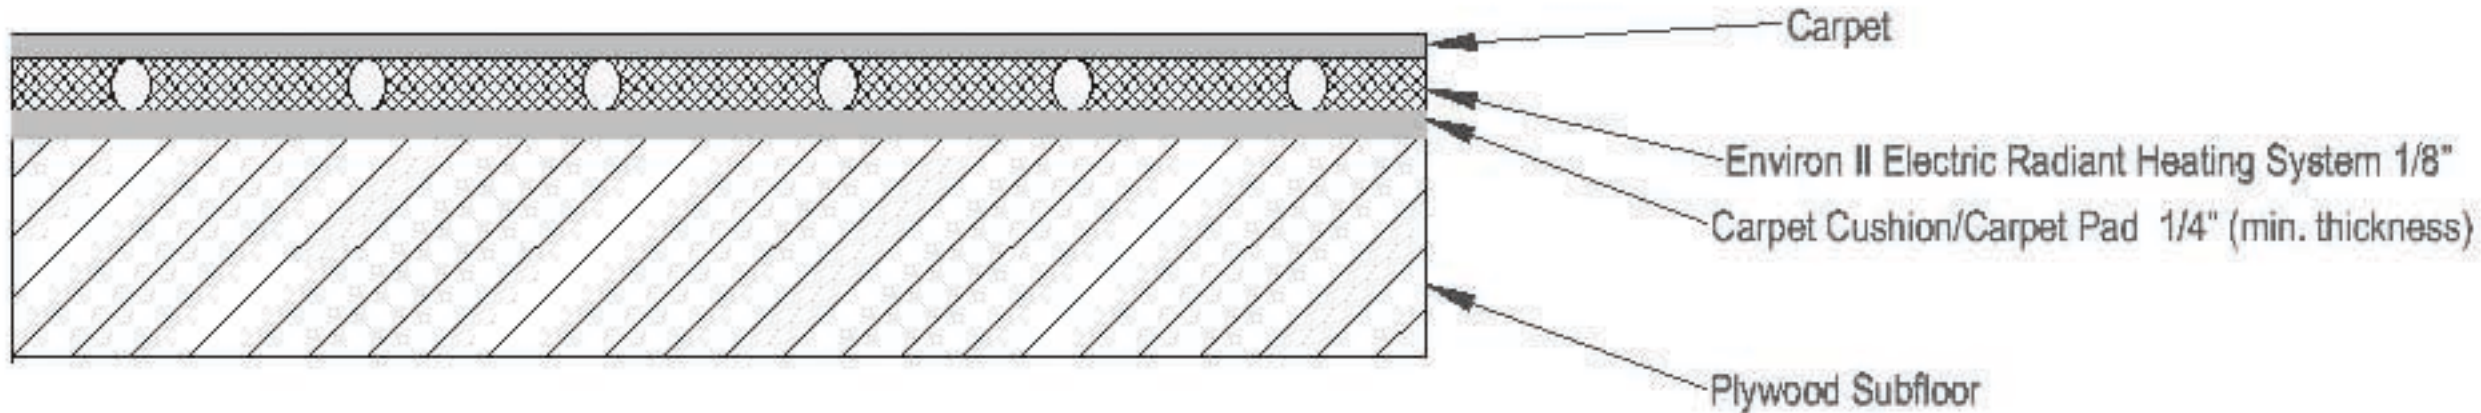

WarmlyYours

Be Connected.

Be Warm. Be Radiant.

SCALE: N.T.S.

Application : Carpet over Wood.

Company : WarmlyYours PH: 1-800-875-5285 FAX: 1-800-408-1100

Product : Environ II